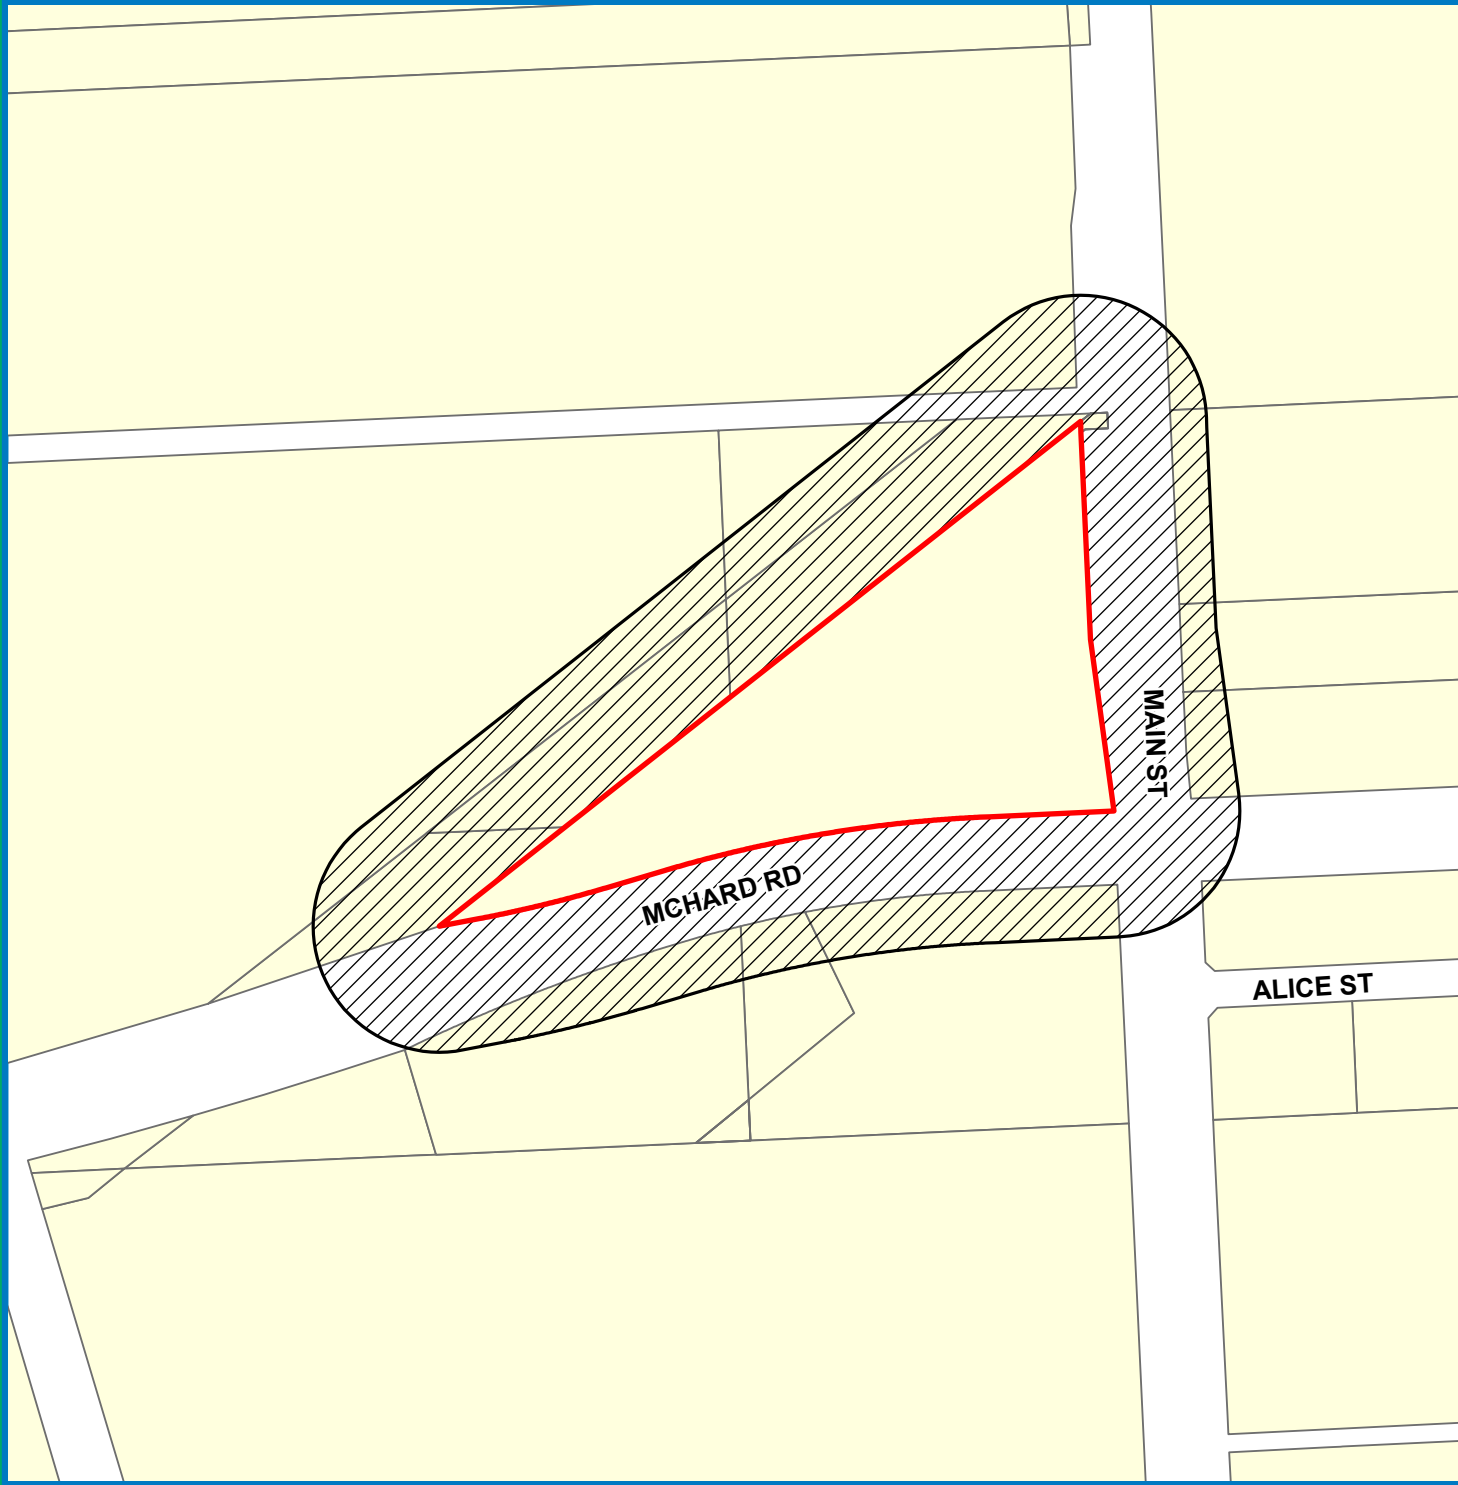

CITY OF PEARLAND

Exhibit 3 Notification Map CUP2026-0161

4213 McHard Road

CUP for Convenience
Store in M-1

Legend

-  Subject Property
-  Notification Area

This product is for informational purposes and may not have been prepared for or be suitable for legal, engineering, or surveying purposes. It does not represent an on-the-ground survey and represents only the approximate relative location of property boundaries.